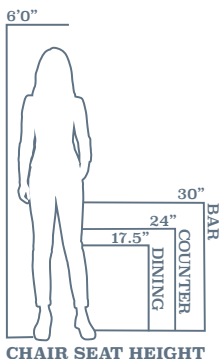

**HORIZONTAL COUNTER HEIGHT
DINING CHAIR w/ ARMS**
43"H X 26"W X 25"D
HRCCA1

**VERTICAL COUNTER HEIGHT
DINING CHAIR**
43"H X 21"W X 25"D
VCC1

**VERTICAL COUNTER HEIGHT
DINING CHAIR w/ ARMS**
43"H X 26"W X 25"D
VCCA1

COUNTER HEIGHT SEATING

**CHIPPENDALE COUNTER
HEIGHT DINING CHAIR**
43"H X 21"W X 25"D
CDCCI

**CHIPPENDALE COUNTER
HEIGHT DINING CHAIR
w/ ARMS**
43"H X 26"W X 25"D
CDCCAI

COUNTER HEIGHT STOOL
24"H X 15"W X 15"D
RDSTLI

**COUNTER HEIGHT
SADDLE STOOL**
24"H X 22"W X 15"D
RCSTL

**COUNTER HEIGHT SWIVEL
SADDLE STOOL**
24"H X 22"W X 15"D
SDSWVSTLI

28" Counter Height Table
CT28

Crescent Counter Height Dining Chair
FBCC!

BAR HEIGHT SEATING