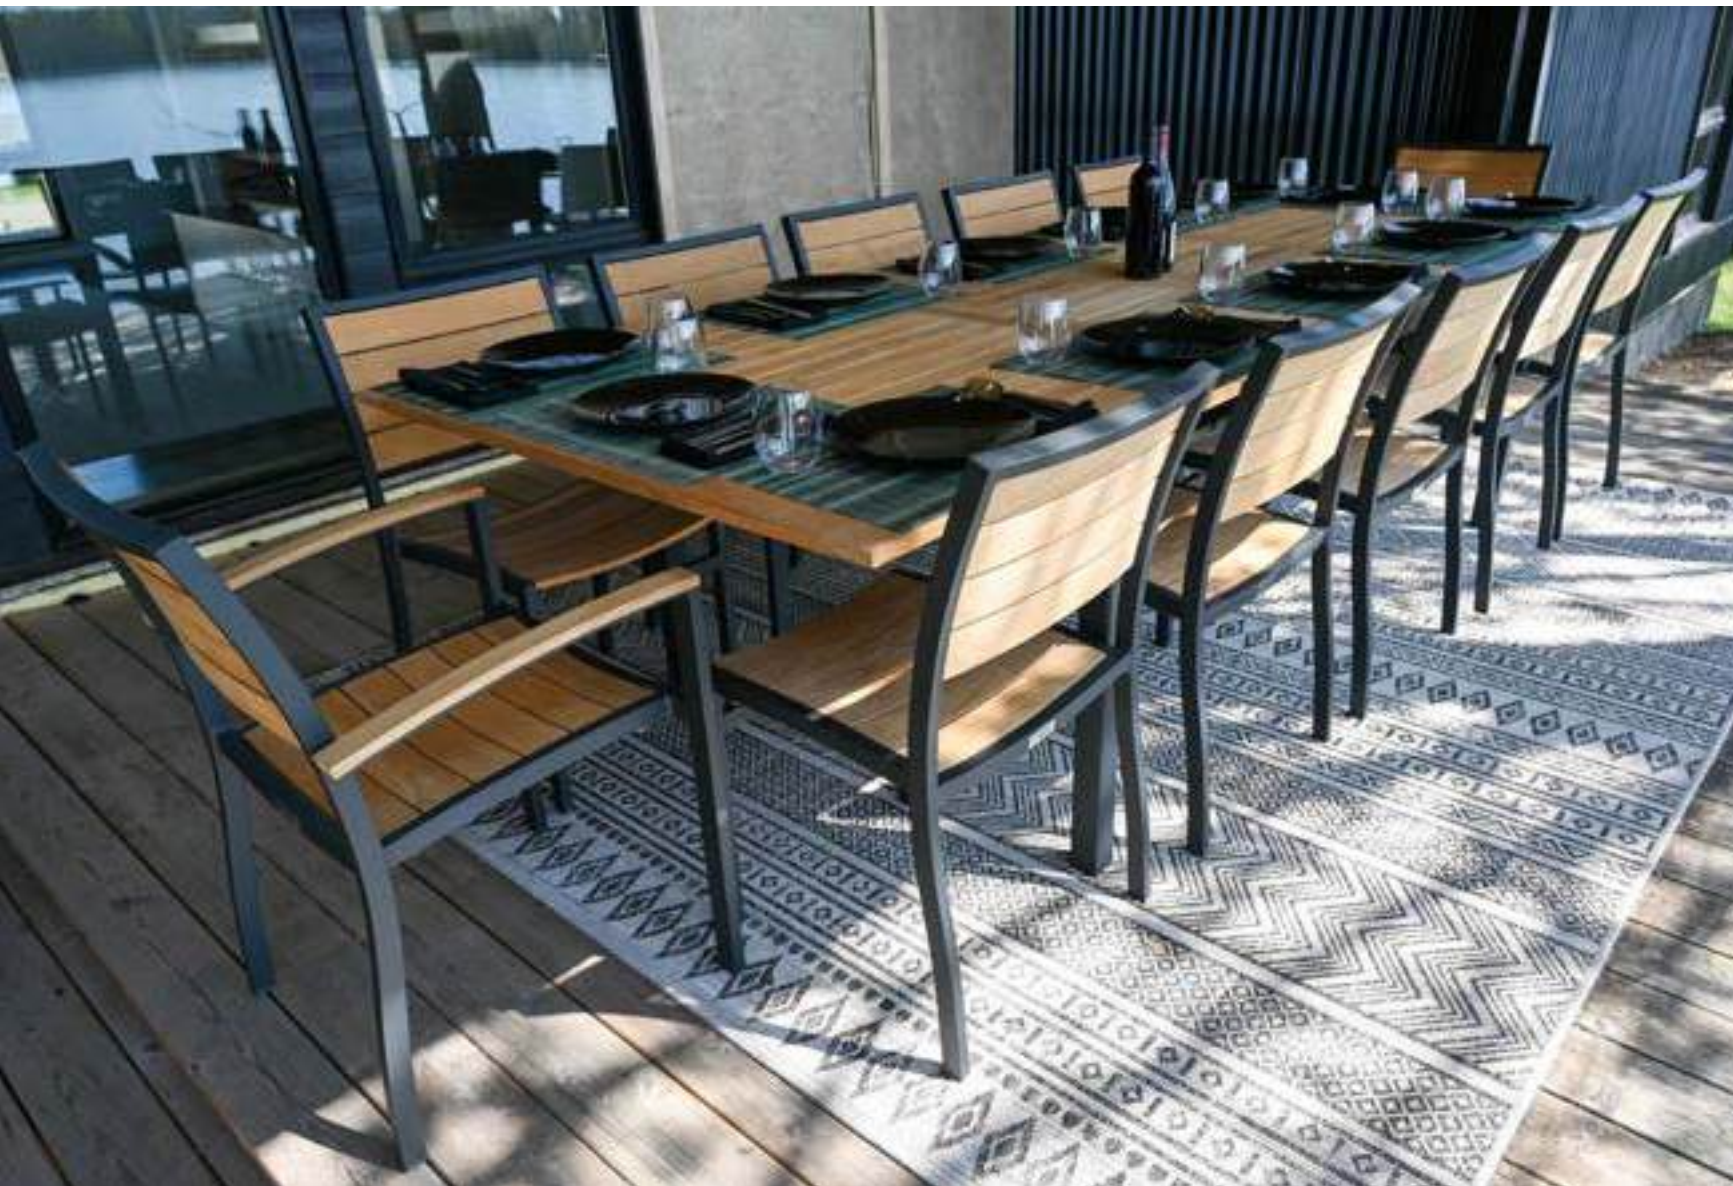

Dining Tables & Chairs

SOHO

Our SoHo Collection uses contemporary designs with performance materials to bring unique style to any outdoor setting. Designed to beautifully handle all weather environments, the SoHo Collection matches finely crafted powder-coated aluminum frames with durable teak slats.