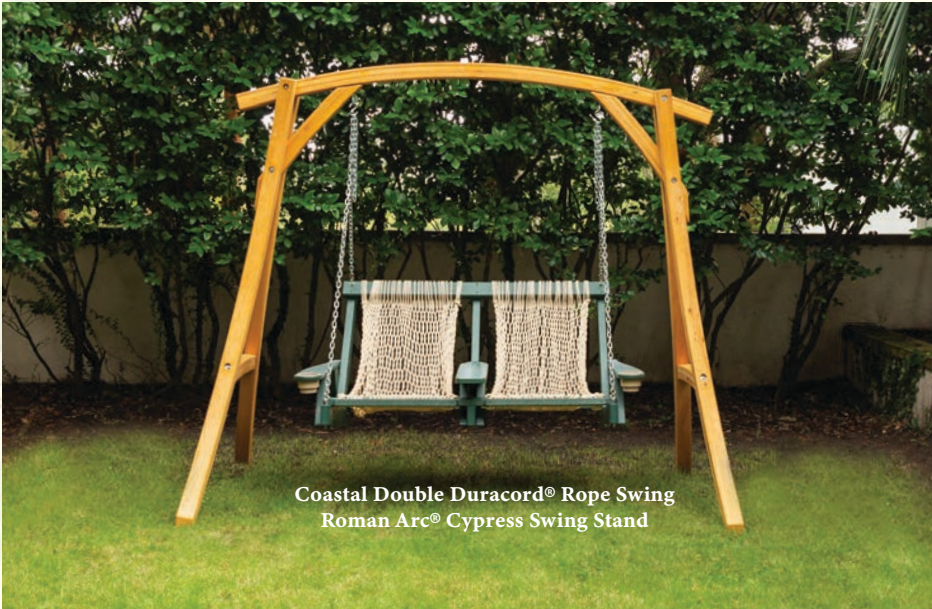

Coastal Double Duracord® Rope Swing
Roman Arc® Cypress Swing Stand