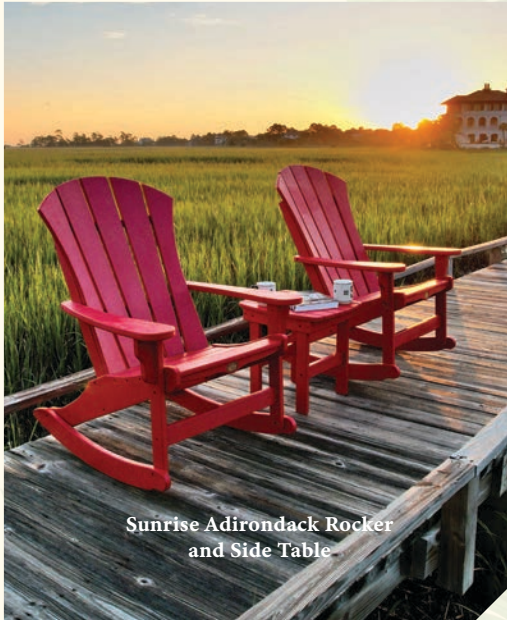

# *Furniture Price List 2025*

Heritage Woodgrain Collection

Sunrise Adirondack Rocker and Side Table