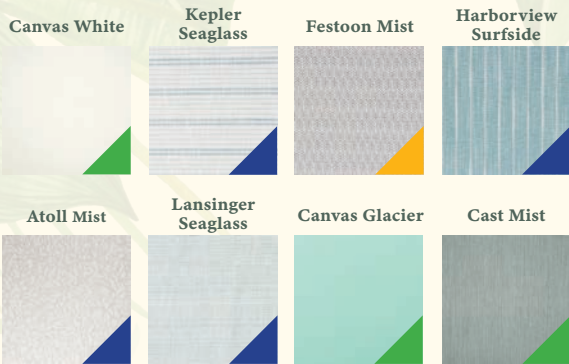

CUSHION FABRIC OPTIONS - pp 28-29

Seaglass