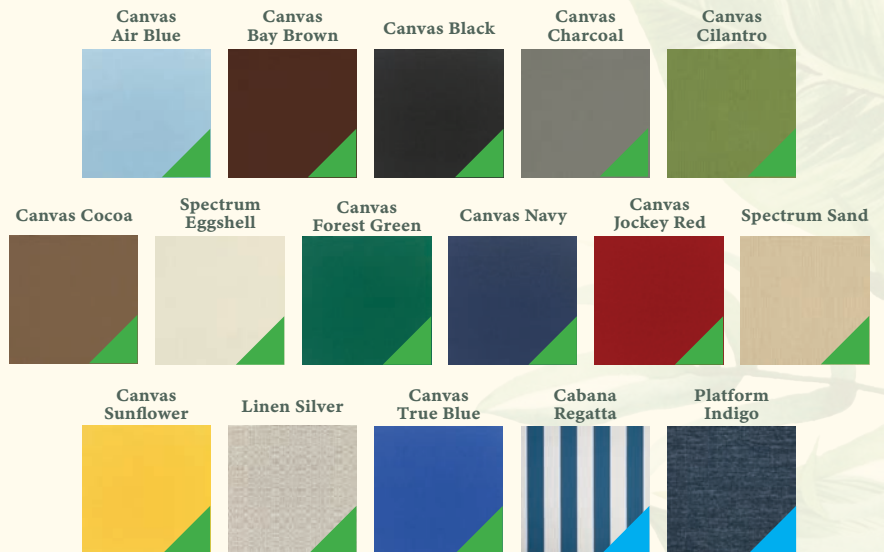

CUSHION FABRIC OPTIONS - pp 28-29

Seaglass

Coastal Fog

Regatta

Lakeside Lodge

Solar

Classic

Legend