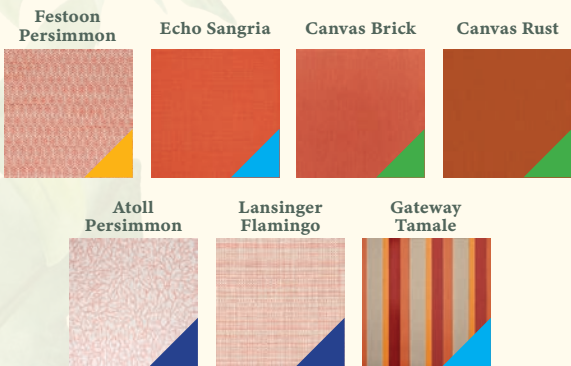

CUSHION FABRIC OPTIONS - pp 28-29

Seaglass

Coastal Fog

Regatta

Lakeside Lodge

Solar

Classic

Legend