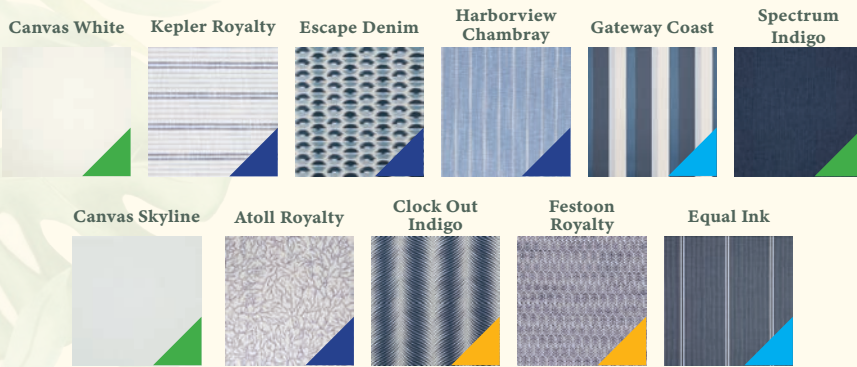

CUSHION FABRIC OPTIONS - pp 28-29

Seaglass

Coastal Fog

Regatta

Lakeside Lodge

Solar

Classic

Legend